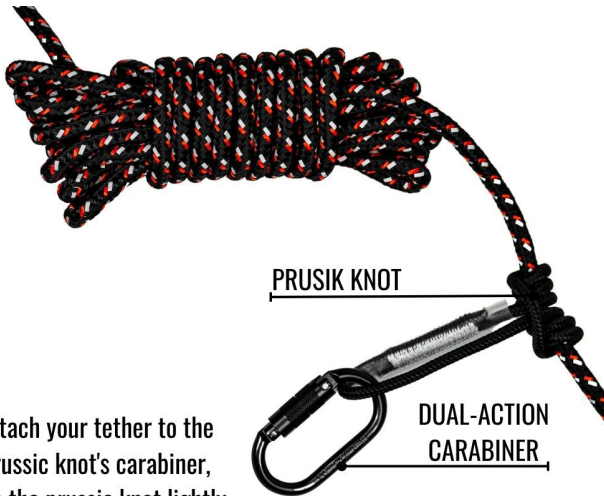

HUNTER'S ELITE

By MALTA DYNAMICS

HUNTING VERTICAL LIFELINE ASSEMBLY

The 30' Hunting Vertical Lifeline features reflective material that shines with the slightest beam to locate your stand in low-light conditions. All hunting lifelines come with a carabiner. Once installed properly, the lifeline keeps you connected from the ground to the stand and back again.

Attach your tether to the prussic knot's carabiner, grip the prussic knot lightly and slide it along the lifeline rope to move up and down your treestand.

PART #	SIZE	WEIGHT
HEA4000	30 Feet	4.6 lbs

MALTA DYNAMICS
FALL PROTECTION & SAFETY

KEY FEATURES

1. Reflective Material that Lights Up with the Slightest Beam of Light.
2. Includes Dual-Action Carabiner
3. Pre-installed Prusik Knot
4. Looped Termination Ends

- Accommodate stands up to 25 feet
- Capacity: 300 lbs.
- Made from steel and polyester